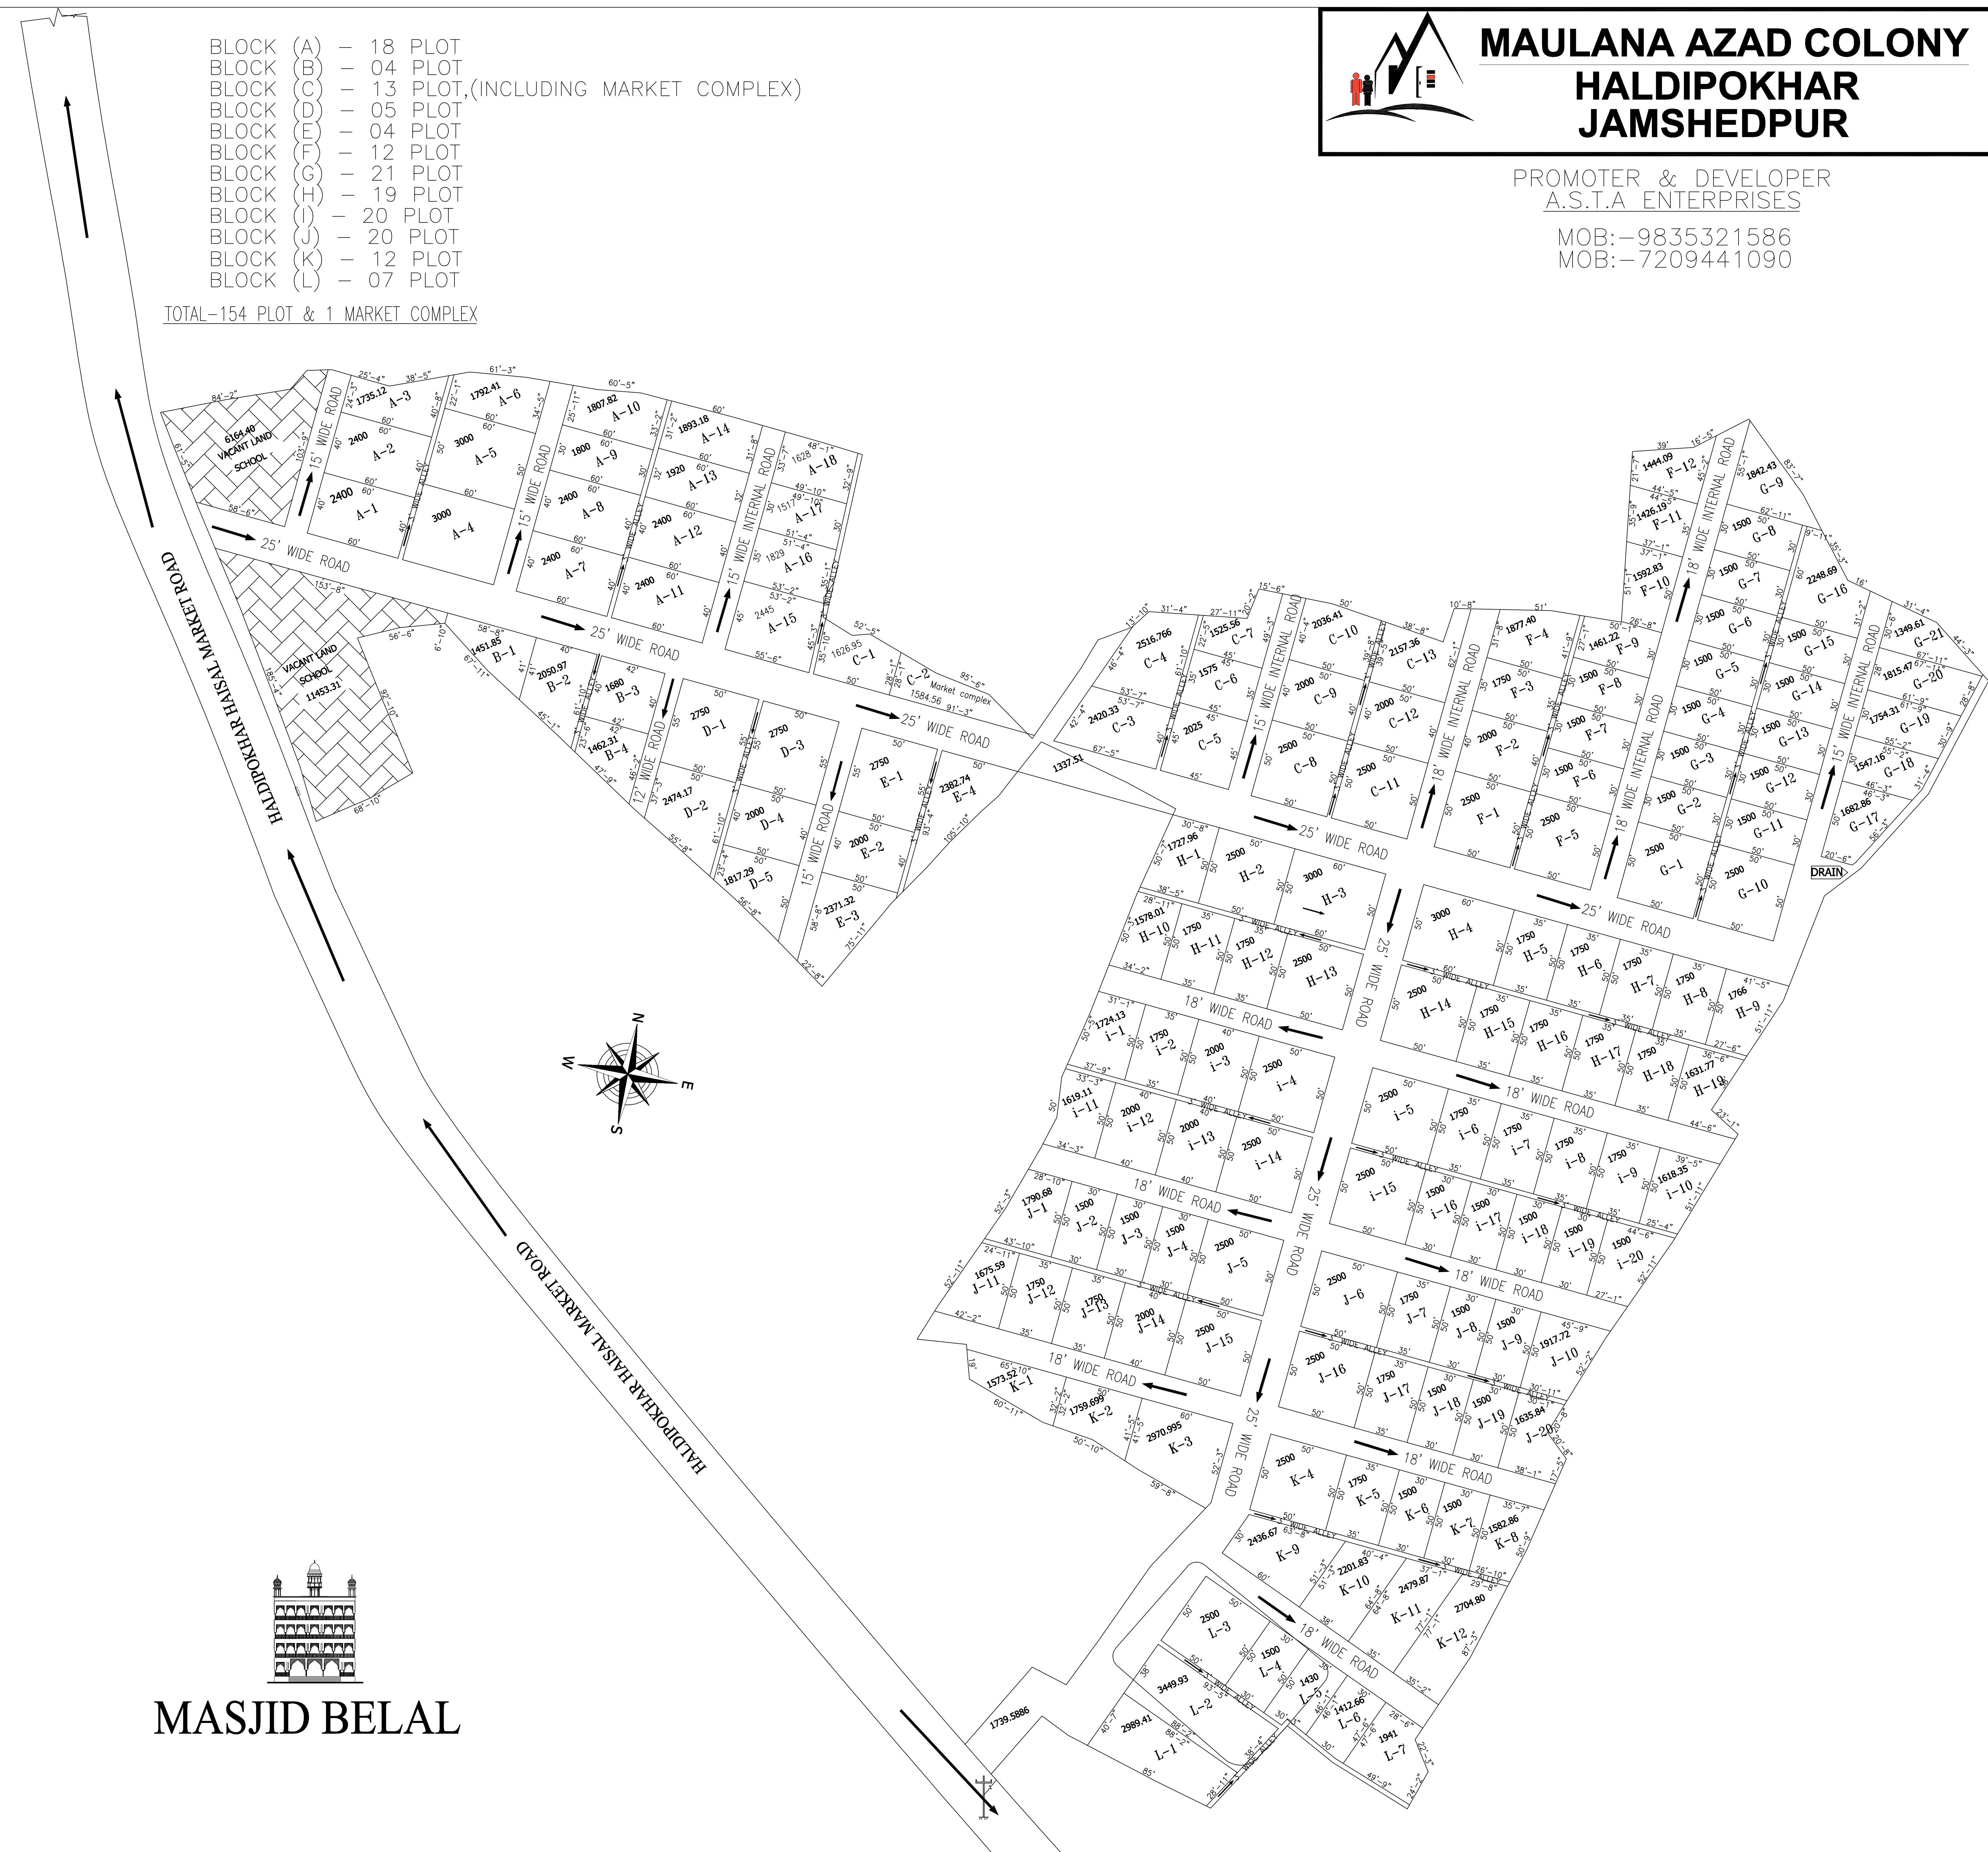

MAULANA AZAD COLONY HALDIPOKHAR JAMSHEDPUR

PROMOTER & DEVELOPER
A.S.T.A ENTERPRISES

MOB:-9835321586
MOB:-7209441090

- BLOCK (A) - 18 PLOT
- BLOCK (B) - 04 PLOT
- BLOCK (C) - 13 PLOT,(INCLUDING MARKET COMPLEX)
- BLOCK (D) - 05 PLOT
- BLOCK (E) - 04 PLOT
- BLOCK (F) - 12 PLOT
- BLOCK (G) - 21 PLOT
- BLOCK (H) - 19 PLOT
- BLOCK (I) - 20 PLOT
- BLOCK (J) - 20 PLOT
- BLOCK (K) - 12 PLOT
- BLOCK (L) - 07 PLOT

TOTAL-154 PLOT & 1 MARKET COMPLEX

MASJID BELAL